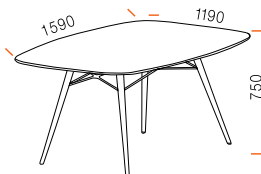

WOX

www.papatya.com.tr

1200x2000

(kg)
34.1

1 pcs.

m³ 0.65

ø1200

(kg)
22.9

1 pcs.

m³ 0.40

1590 x 1190

(kg)
34.4

1 pcs.

m³ 0.51

1000x1000

500x500

Material

Base

Beech / Iroko Wood

Table Top

12mm Solid Laminate, reverse bevel edge

Available Colours

-  1000 Natural beech wood
-  1001 Wenge lacquered beech wood
-  1002 Black lacquered beech wood
-  1003 White lacquered beech wood