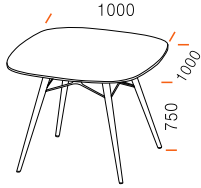

WOX

www.papatya.com.tr

1200x2000

(kg)
34.1

1 pcs.

m³ 0.65

ø1200

(kg)
22.9

1 pcs.

m³ 0.40

1590 x 1190

(kg)
34.4

1 pcs.

m³ 0.51

1000x1000

500x500

Material

Base

Beech / Iroko Wood

Table Top

12mm Solid Laminate, reverse bevel edge

Available Colours

-  1000 Natural beech wood
-  1001 Wenge lacquered beech wood
-  1002 Black lacquered beech wood
-  1003 White lacquered beech wood