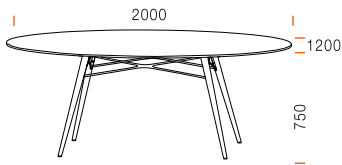

WOX

www.papatya.com.tr

1200x2000

(kg)
34.1

1 pcs.

m³ 0.65

ø1200

(kg)
22.9

1 pcs.

m³ 0.40

1590 x 1190

(kg)
34.4

1 pcs.

m³ 0.51

1000x1000

500x500

Material

Base

Beech / Iroko Wood

Table Top

12mm Solid Laminate, reverse bevel edge

Available Colours

-  1000 Natural beech wood
-  1001 Wenge lacquered beech wood
-  1002 Black lacquered beech wood
-  1003 White lacquered beech wood